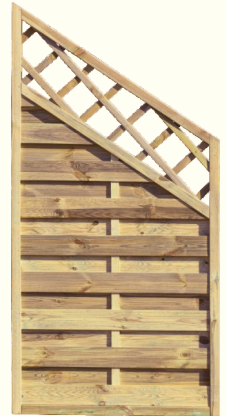

GROOVED FENCES WITH TRELLIS STRAIGHT OR WITH ARCH

Width (cm)	Height (cm)	Color of impregnation
180	180 / 150 / 120	green/brown
90	180	green/brown