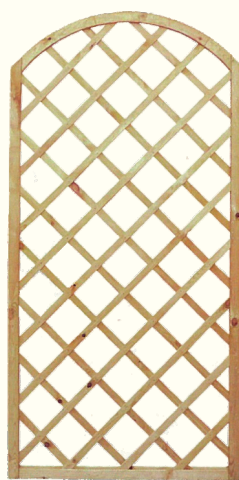

Width (cm)	Height (cm)	Color of impregnation
180	180	green/brown

Width (cm)	Height (cm)	Color of impregnation
180	180	green/brown

Width (cm)	Height (cm)	Color of impregnation
150	70	green/brown

Height (cm)	Length (cm)	Color of impregnation
100	180	green/brown
90	180	green/brown
80	180	green/brown
70	180	green/brown

## PICKETS

Length (cm)	Color of impregnation
100 / 90 / 80 / 70	green/brown

CROSS-SECTION TYPE

Width (cm)	Height (cm)	Color of impregnation
180	100	green/brown
180	90	green/brown
180	80	green/brown

# 18 FRAMED TRELLIS STRAIGHT OR ARCHED

Width (cm)	Height (cm)	Color of impregnation
180	180	green/brown
120	180	green/brown
90	180	green/brown
60	180	green/brown
40	180	green/brown

Width (cm)	Height (cm)	Color of impregnation
180	180	green/brown
90	180	green/brown
60	180	green/brown
60-18	180	green/brown
60	50 / 80	green/brown
38	180	green/brown
30	180	green/brown