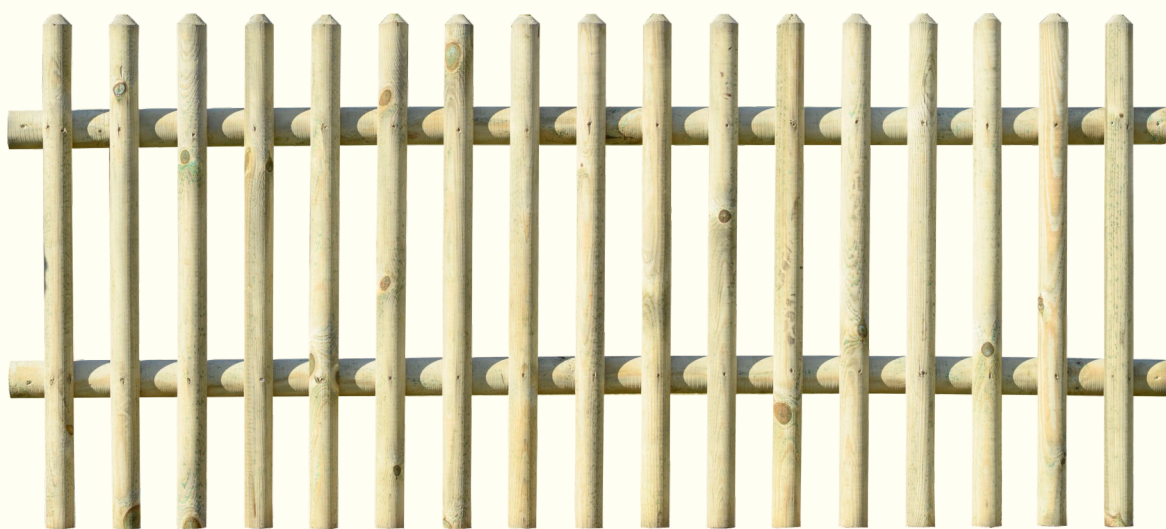

Width (cm)	Height (cm)	Color of impregnation
180	180	green/brown

Width (cm)	Height (cm)	Color of impregnation
180	180	green/brown

Width (cm)	Height (cm)	Color of impregnation
150	70	green/brown

Height (cm)	Length (cm)	Color of impregnation
100	180	green/brown
90	180	green/brown
80	180	green/brown
70	180	green/brown

## PICKETS

Length (cm)	Color of impregnation
100 / 90 / 80 / 70	green/brown

CROSS-SECTION TYPE

Width (cm)	Height (cm)	Color of impregnation
180	100	green/brown
180	90	green/brown
180	80	green/brown