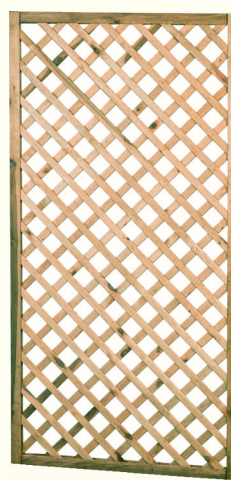

## PICKETS

Length (cm)	Color of impregnation
100 / 90 / 80 / 70	green/brown

CROSS-SECTION TYPE

Width (cm)	Height (cm)	Color of impregnation
180	100	green/brown
180	90	green/brown
180	80	green/brown

# 18 FRAMED TRELLIS STRAIGHT OR ARCHED

Width (cm)	Height (cm)	Color of impregnation
180	180	green/brown
120	180	green/brown
90	180	green/brown
60	180	green/brown
40	180	green/brown

Width (cm)	Height (cm)	Color of impregnation
180	180	green/brown
90	180	green/brown
60	180	green/brown
60-18	180	green/brown
60	50 / 80	green/brown
38	180	green/brown
30	180	green/brown