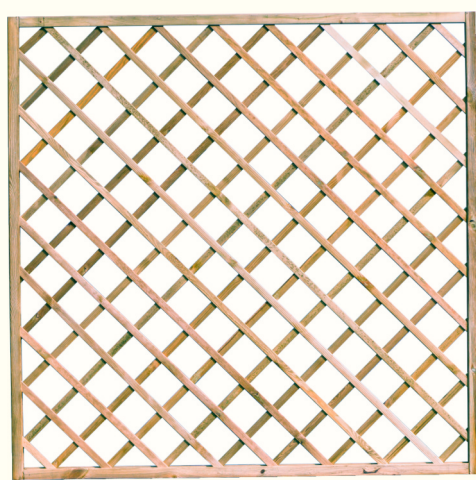

## PICKETS

Length (cm)	Color of impregnation
100 / 90 / 80 / 70	green/brown

CROSS-SECTION TYPE

Width (cm)	Height (cm)	Color of impregnation
180	100	green/brown
180	90	green/brown
180	80	green/brown

# 18 FRAMED TRELLIS STRAIGHT OR ARCHED

Width (cm)	Height (cm)	Color of impregnation
180	180	green/brown
120	180	green/brown
90	180	green/brown
60	180	green/brown
40	180	green/brown

Width (cm)	Height (cm)	Color of impregnation
180	180	green/brown
90	180	green/brown
60	180	green/brown
60-18	180	green/brown
60	50 / 80	green/brown
38	180	green/brown
30	180	green/brown