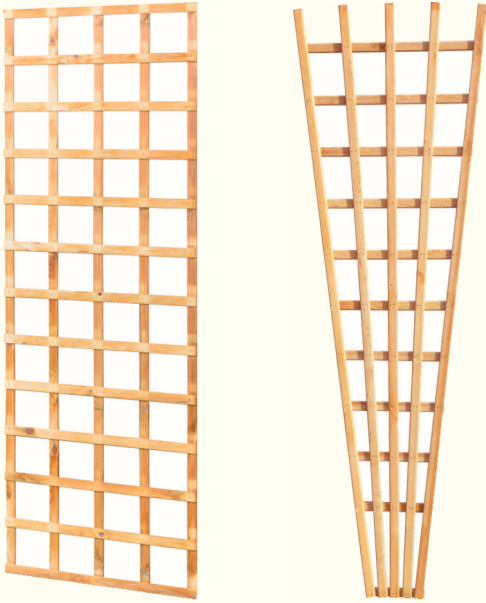

Width (cm)	Height (cm)	Color of impregnation
180	180	green/brown

Width (cm)	Height (cm)	Color of impregnation
180	180	green/brown

Width (cm)	Height (cm)	Color of impregnation
150	70	green/brown

Height (cm)	Length (cm)	Color of impregnation
100	180	green/brown
90	180	green/brown
80	180	green/brown
70	180	green/brown

## PICKETS

Length (cm)	Color of impregnation
100 / 90 / 80 / 70	green/brown

CROSS-SECTION TYPE

Width (cm)	Height (cm)	Color of impregnation
180	100	green/brown
180	90	green/brown
180	80	green/brown

# 18 FRAMED TRELLIS STRAIGHT OR ARCHED

Width (cm)	Height (cm)	Color of impregnation
180	180	green/brown
120	180	green/brown
90	180	green/brown
60	180	green/brown
40	180	green/brown

Width (cm)	Height (cm)	Color of impregnation
180	180	green/brown
90	180	green/brown
60	180	green/brown
60-18	180	green/brown
60	50 / 80	green/brown
38	180	green/brown
30	180	green/brown