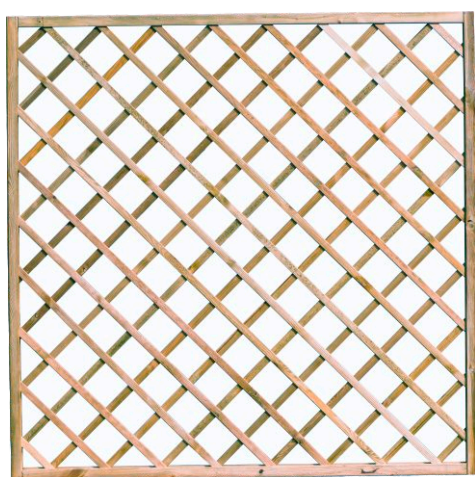

FRAMED TRELLIS STRAIGHT OR ARCHED

Width (cm)	Height (cm)	Color of impregnation
180	180	green/brown
120	180	green/brown
90	180	green/brown
60	180	green/brown
40	180	green/brown