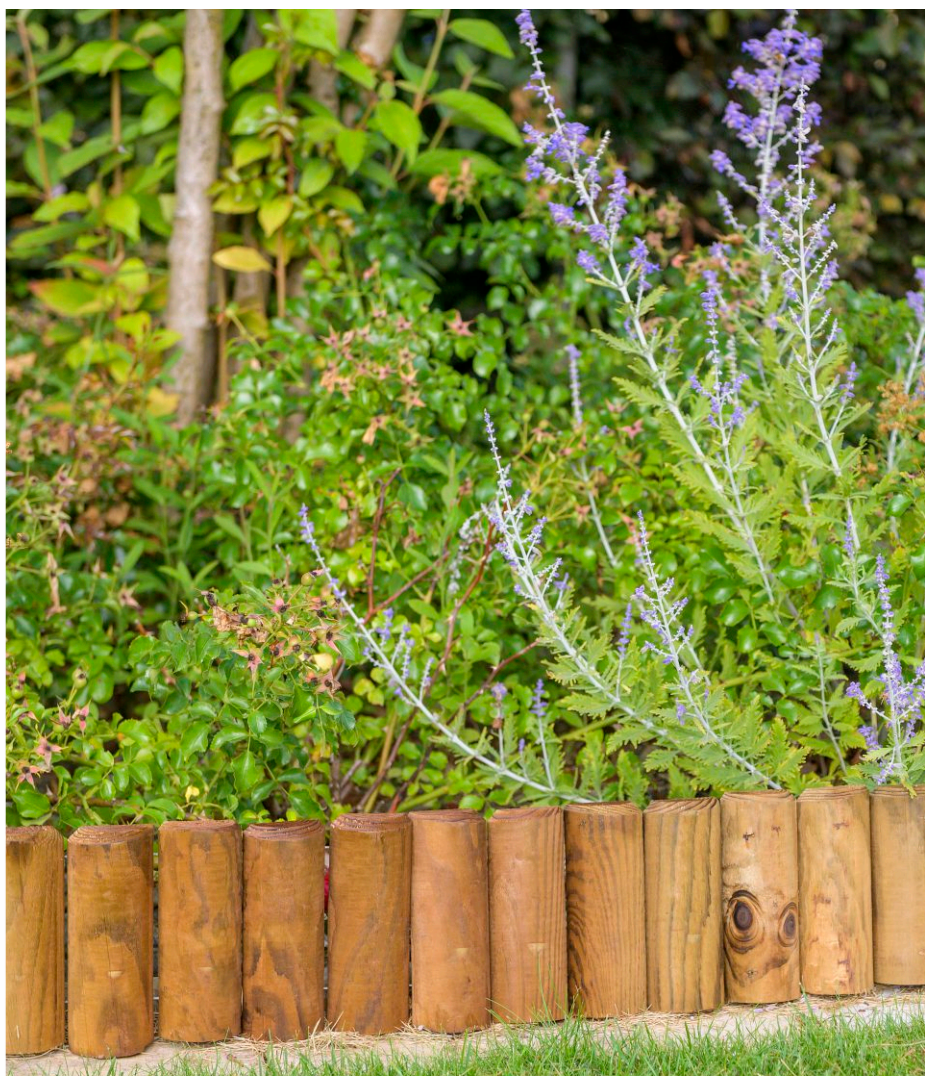

ROLLBORDERS

Diameter (cm)	Height (cm)	Length (cm)	Color of impregnation
4,6	15 / 20 / 30 / 40	250 / 200 / 180 / 150	green/brown
5	15 / 20 / 30 / 40	250 / 200 / 180 / 150	green/brown
6	15 / 20 / 30 / 40	250 / 200 / 180 / 150	green/brown
7	15 / 20 / 30 / 40	250 / 200 / 180 / 150	green/brown