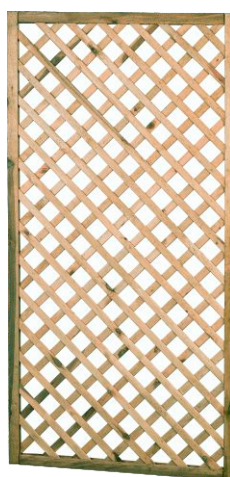

FRAMED TRELLIS STRAIGHT OR ARCHED

Width (cm)	Height (cm)	Color of impregnation
180	180	green/brown
120	180	green/brown
90	180	green/brown
60	180	green/brown
40	180	green/brown