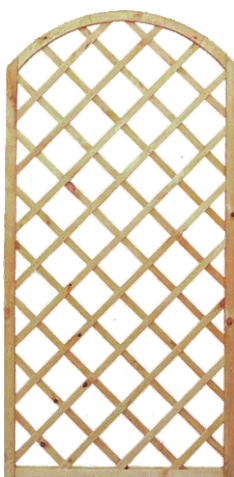

FRAMED TRELLIS STRAIGHT OR ARCHED

Width (cm)	Height (cm)	Color of impregnation
180	180	green/brown
120	180	green/brown
90	180	green/brown
60	180	green/brown
40	180	green/brown